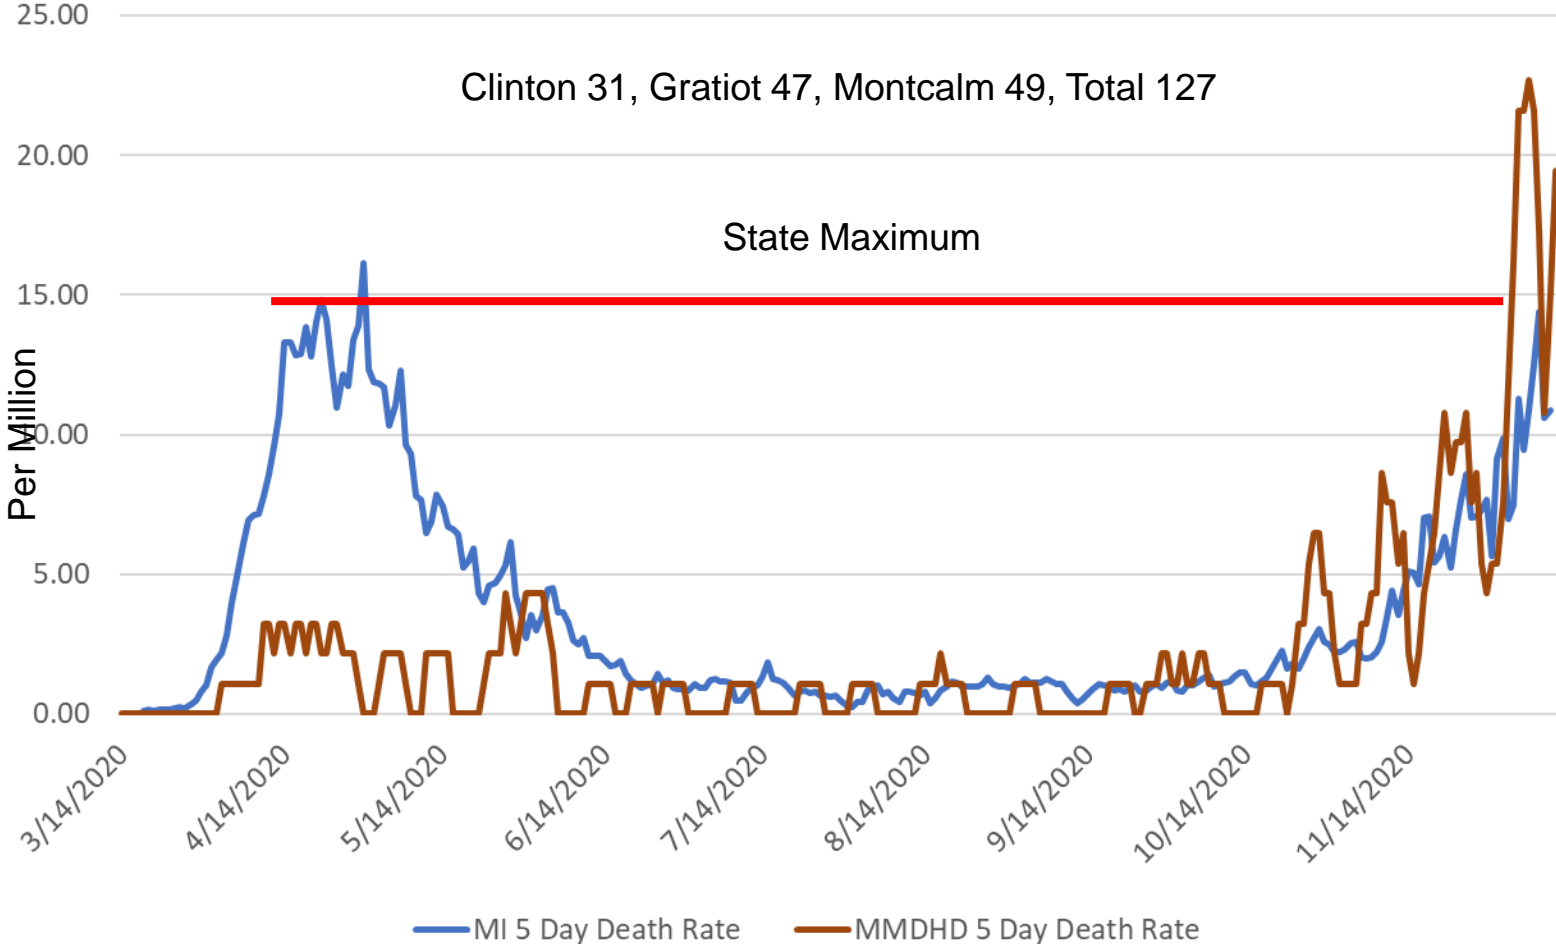

Confirmed COVID19 Daily Cases by Date of Referral

Michigan and MMDHD COVID Mortality Rates per Million

MMDHD County COVID Mortality Rates per Million