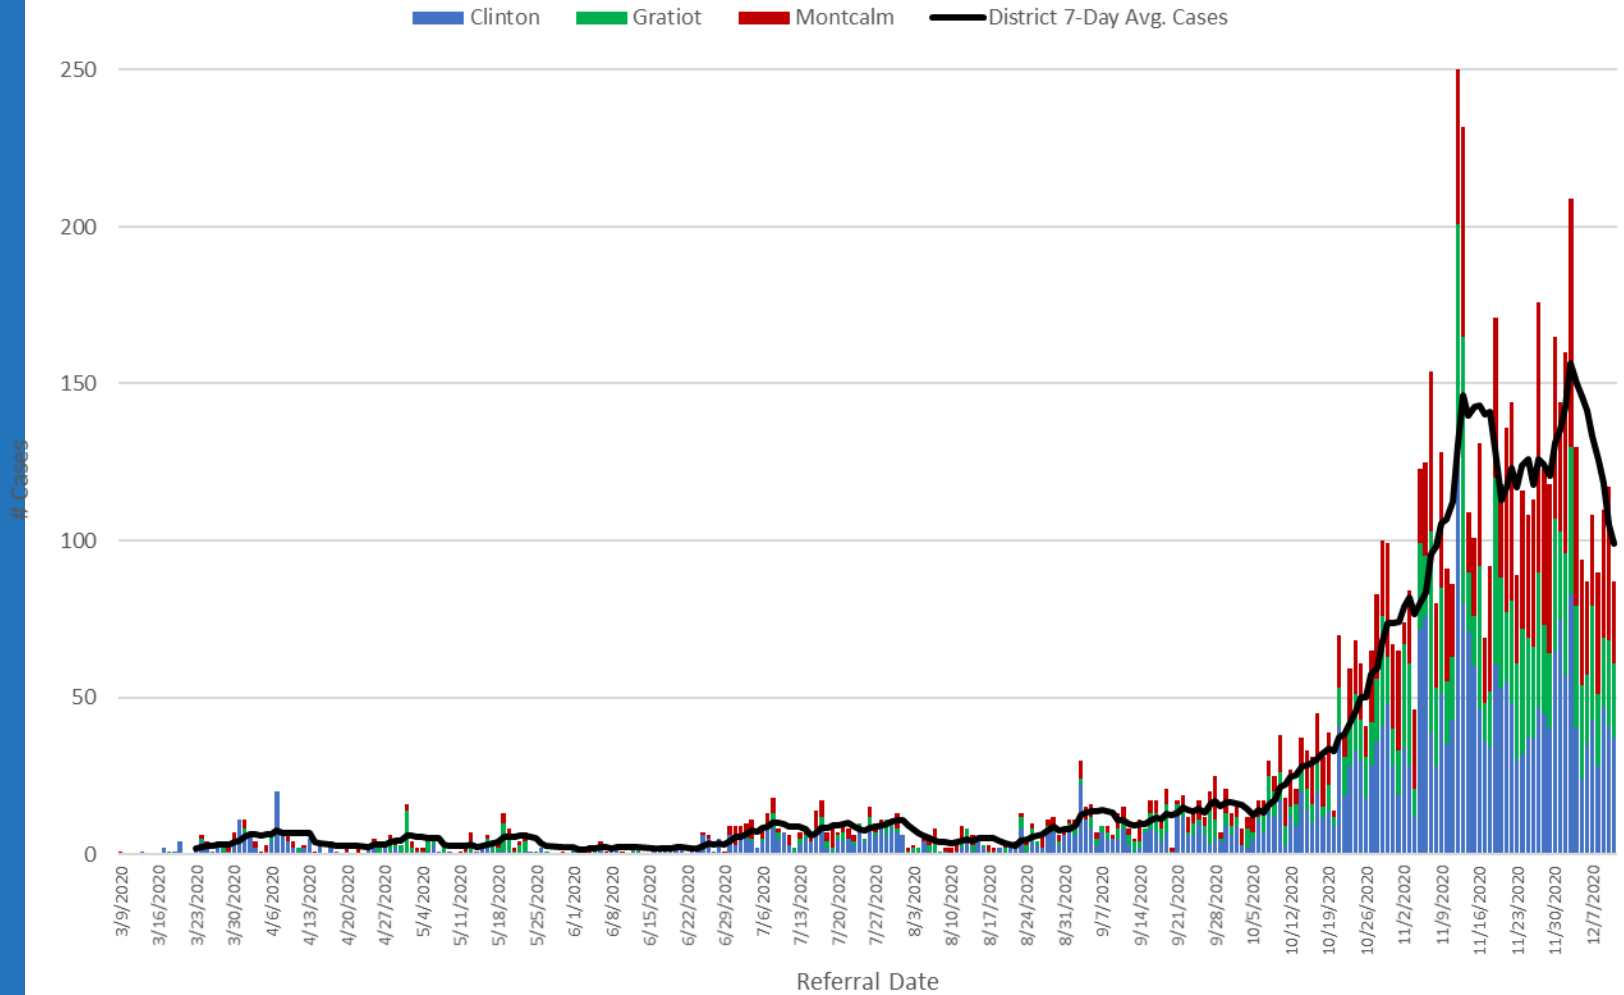

Confirmed COVID19 Daily Cases by Date of Referral

Michigan and MMDHD COVID Mortality Rates per Million

MMDHD County COVID Mortality Rates per Million